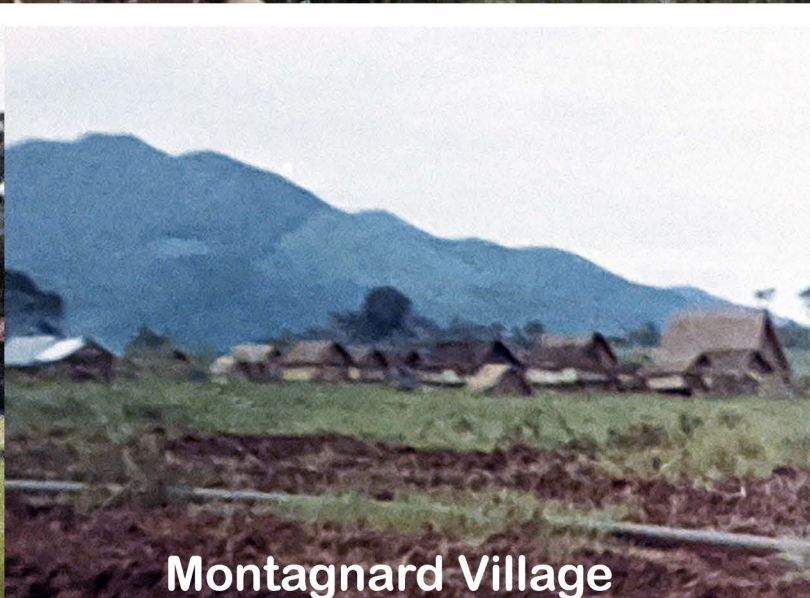

**Cpt Larry Bass
aboard the USNS Upshur**

**Top L: Troops on the bow
Top R: Cpt Bass in the middle**

Left: Officer's quarters

Bottom L: Cpt Bass

**Bottom R: Hit a storm a week out.
Everyone seasick**

Cpt Bass on patrol

Destroying a VC Hut

Wounded GI

River Crossing

VC? No VC!

Down in the hollar

Vietnamese Village

Montagnard Village

1